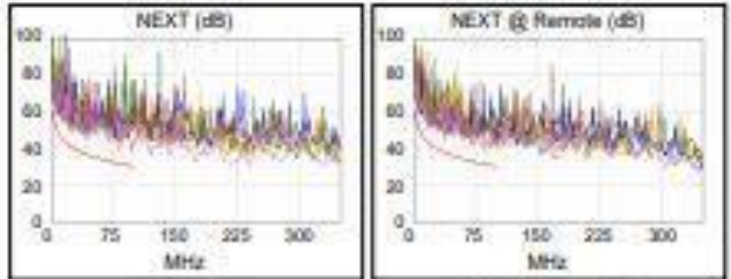

PASS	MAIN	SR	MAIN	SR
Worst Pair	36-45	45-36	36-45	45-36
ACR-F (dB)	4.0	4.2	4.0	4.2
Freq. (MHz)	99.3	99.3	99.3	99.3
Limit (dB)	17.5	17.5	17.5	17.5
Worst Pair	45	36	45	36
PS ACR-F (dB)	6.7	6.9	6.7	6.9
Freq. (MHz)	99.3	99.3	99.3	99.5
Limit (dB)	14.5	14.5	14.5	14.4