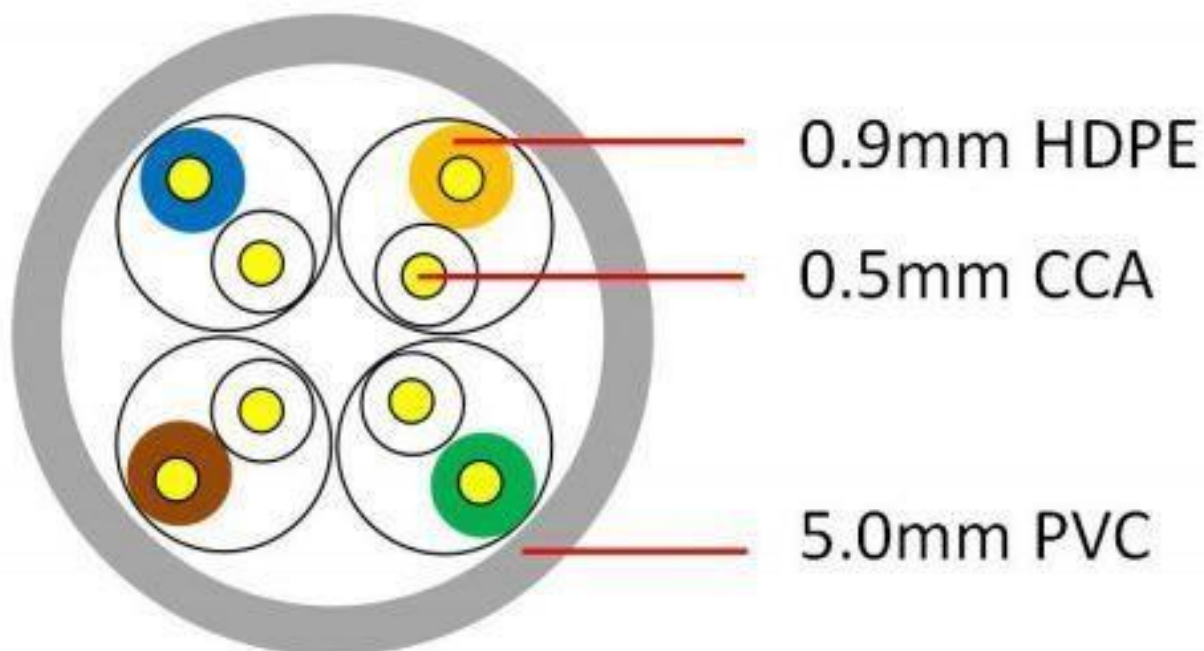

Application

1. Exceeds ANSI/TIA-568B. 2 and ISO 11801 2nd Edition Class E Category 5e channel standards.
2. Exceed requirements of ANSI/TIA-568B. 2 and IEC 61156-5 Category 5e Component standards.
3. Meets requirements of IEEE 802.3af and IEEE 802.3at for PoE applications.
4. Length cable marking enable easy identification of remaining cable which reduces installation time and cable scrap.
5. Color Availability: Additional cable colors available.

Drawing