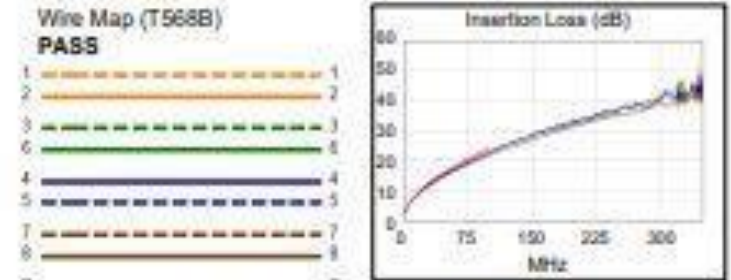

Test Summary

Length (ft), Limit 328	[Pair 78]	303
Prop. Delay (ns), Limit 555	[Pair 36]	455
Delay Skew (ns), Limit 50	[Pair 36]	9
Resistance (ohms)	[Pair 36]	26.2
Insertion Loss Margin (dB)	[Pair 45]	1.1
Frequency (MHz)	[Pair 45]	100.0
Limit (dB)	[Pair 45]	24.0

	Worst Case Margin		Worst Case Value	
PASS	MAIN	SR	MAIN	SR
Worst Pair	45-78	12-36	12-36	45-78
NEXT (dB)	7.0	8.3	7.5	7.0
Freq. (MHz)	42.3	5.5	97.3	88.3
Limit (dB)	38.5	51.3	30.3	31.0
Worst Pair	45	12	36	45
PS NEXT (dB)	8.9	8.1	10.2	9.3
Freq. (MHz)	42.3	5.4	97.3	86.3
Limit (dB)	33.5	48.4	27.3	28.2