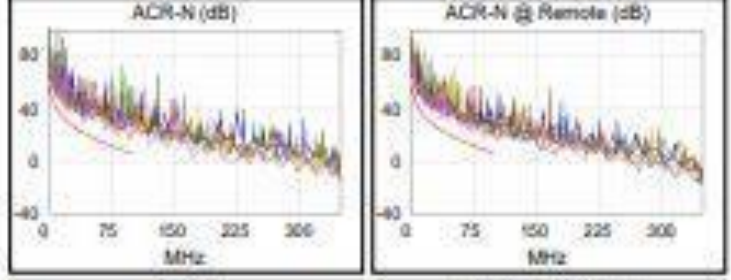

PASS	MAIN	SR	MAIN	SR
Worst Pair	36	36	36	36
RL (dB)	1.6	3.5	1.6	3.5
Freq. (MHz)	75.8	75.5	75.8	75.5
Limit (dB)	11.2	11.2	11.2	11.2