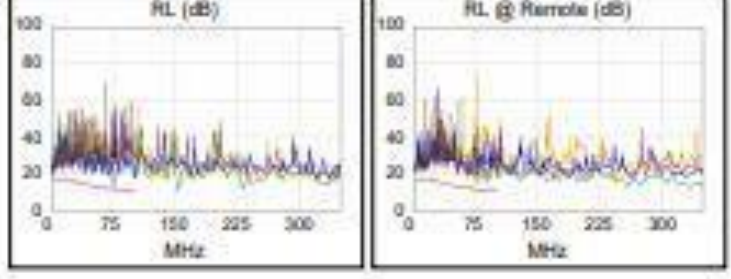

Compliant Network Standards:

10BASE-T	100BASE-TX	100BASE-T4
100BASE-T	2.5GBASE-T	ATM-25
ATM-51	ATM-155	100VG-AnyLan
TR-4	TR-16 Active	TR-16 Passive