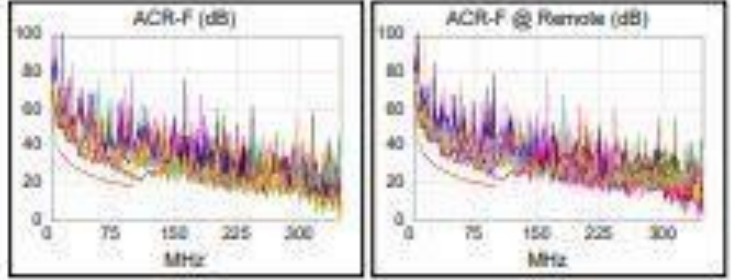

N/A	MAIN	SR	MAIN	SR
Worst Pair	45-78	12-36	12-36	45-78
ACR-N (dB)	8.2	8.5	9.1	9.1
Freq. (MHz)	42.3	5.4	97.5	88.3
Limit (dB)	21.4	46.3	6.6	8.6
Worst Pair	36	12	12	12
PS ACR-N (dB)	9.2	8.2	11.4	11.7
Freq. (MHz)	5.6	5.4	97.5	98.0
Limit (dB)	42.8	43.3	3.6	3.5