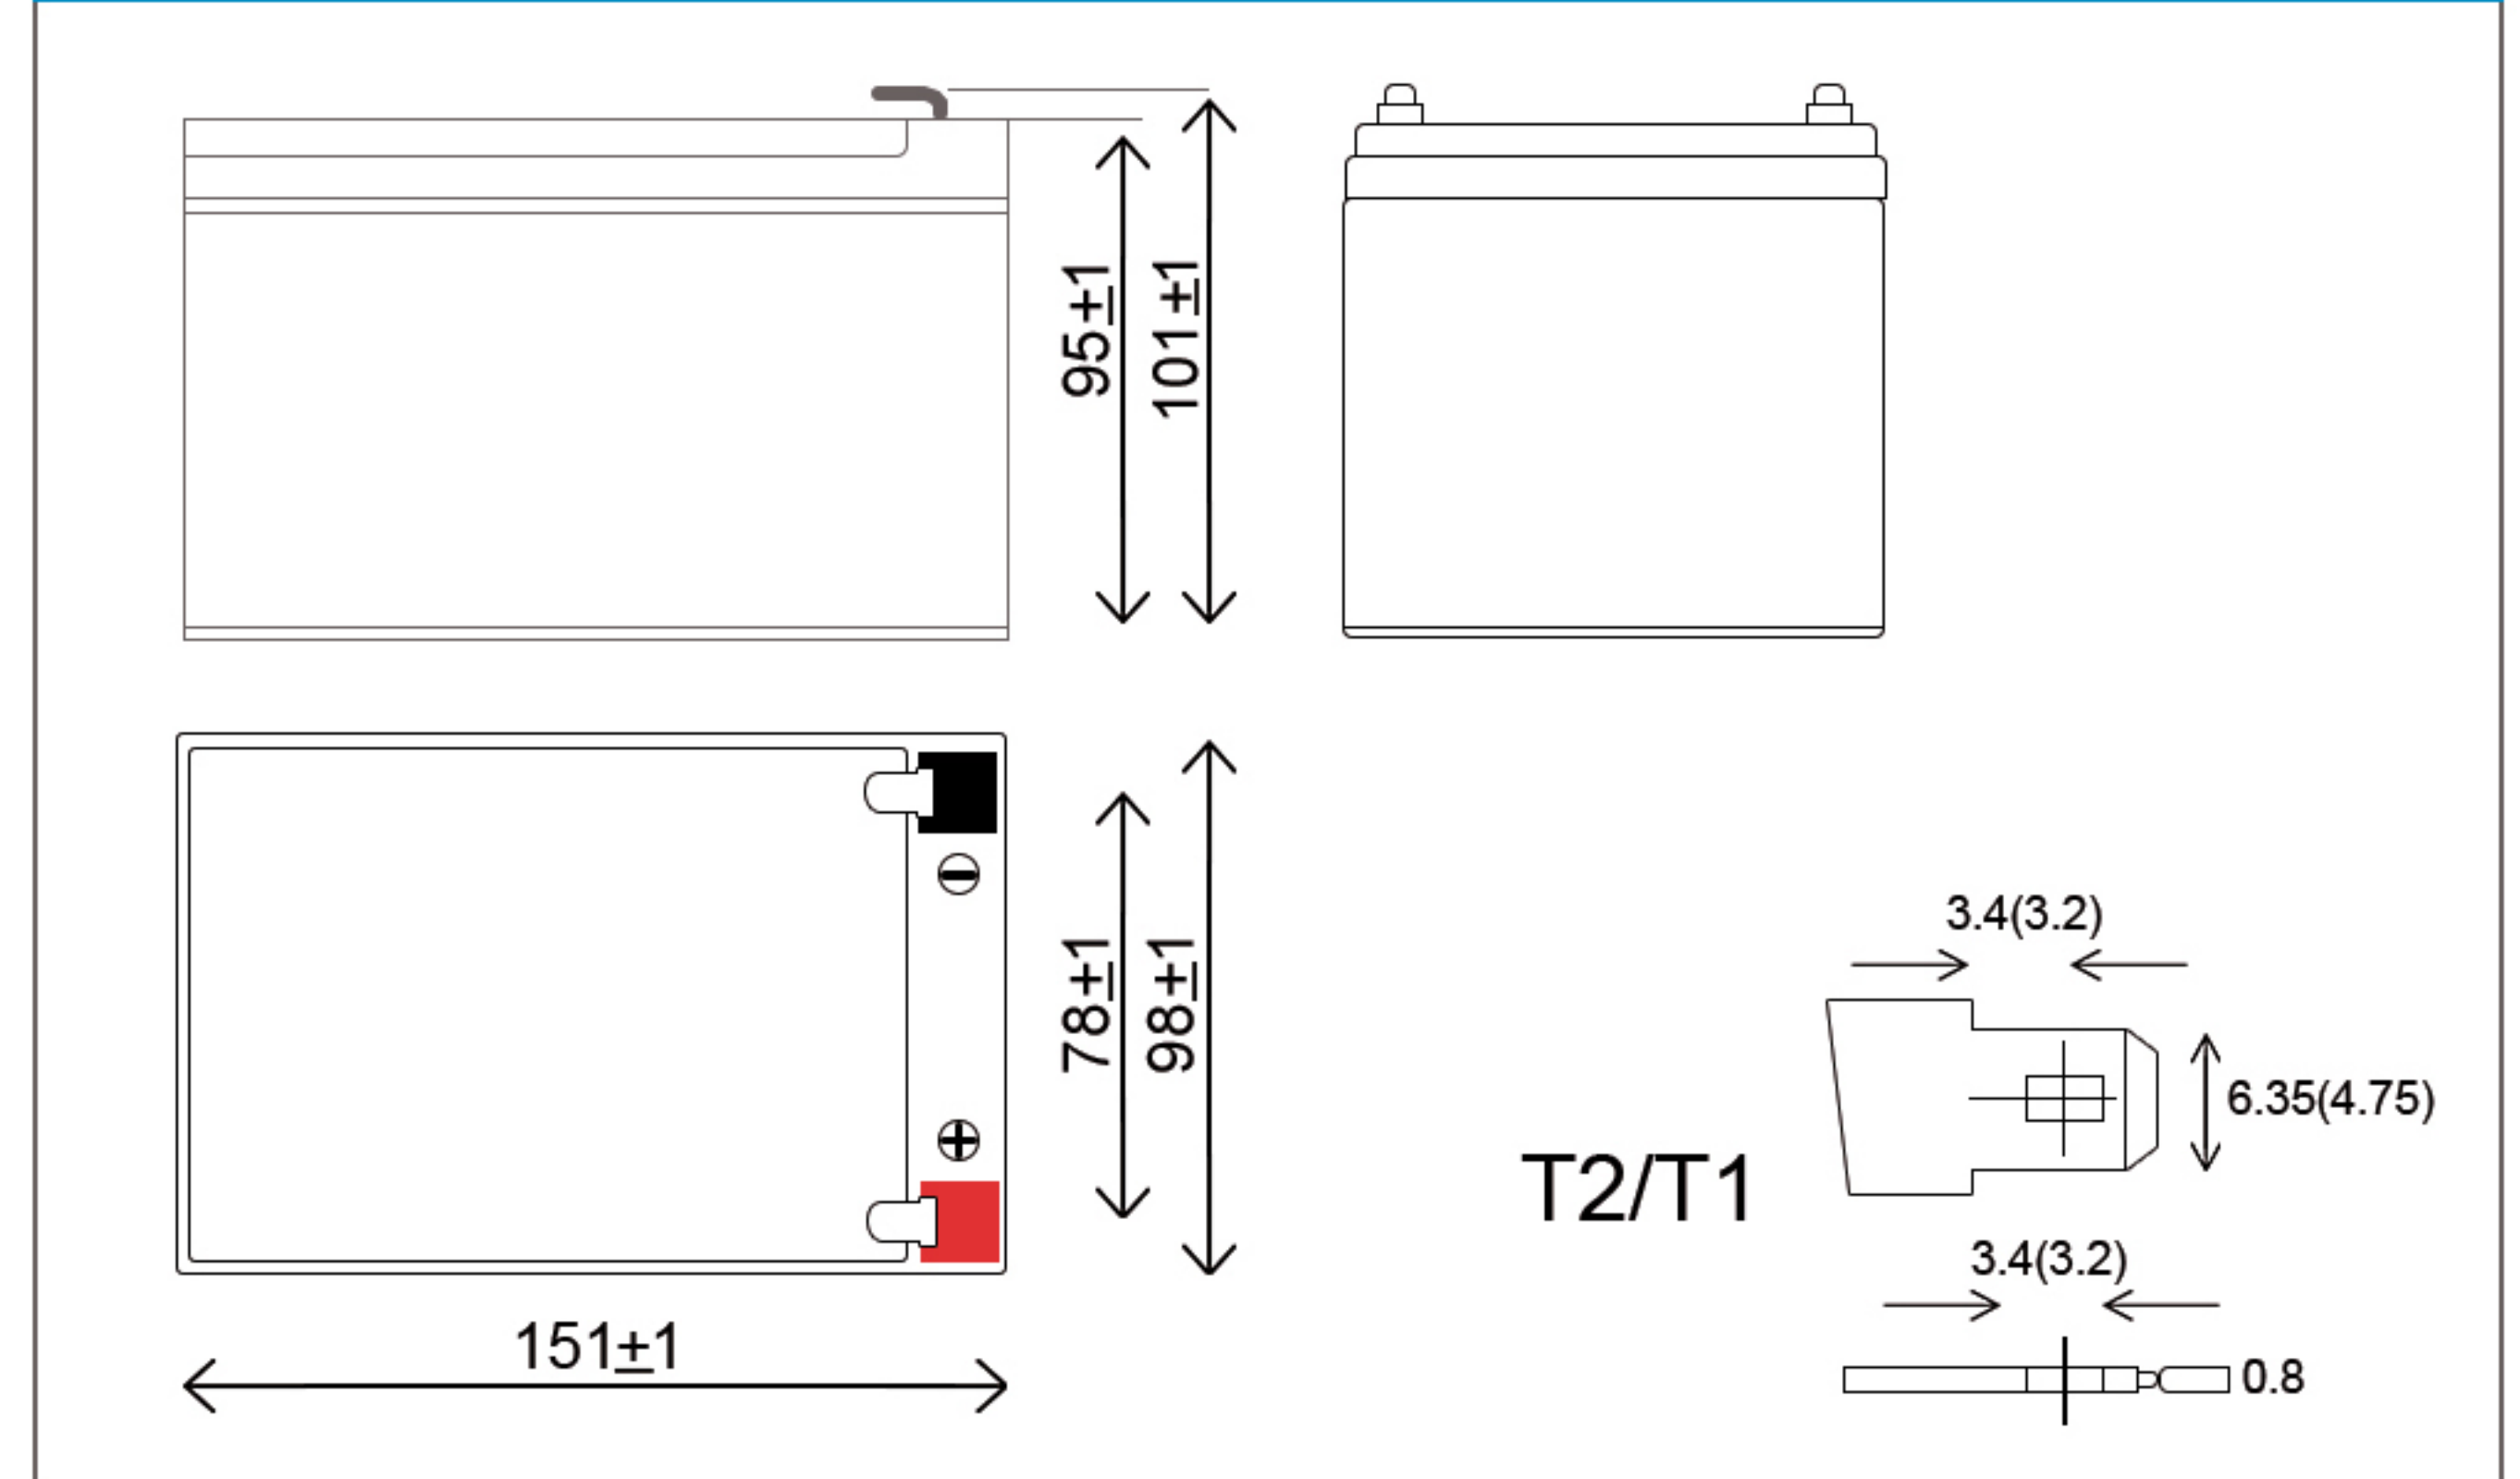

## Dimensions (mm)

## Battery Specification

Nominal Voltage		12V
Nominal Capacity (20hr)		12AH
Dimension	Length	151 ± 1mm
	Width	98 ± 1mm
	Container Height	95 ± 1mm
	Total Height	101 ± 1mm
Approx Weight		3.8kg
Standard Terminal		T2/T1