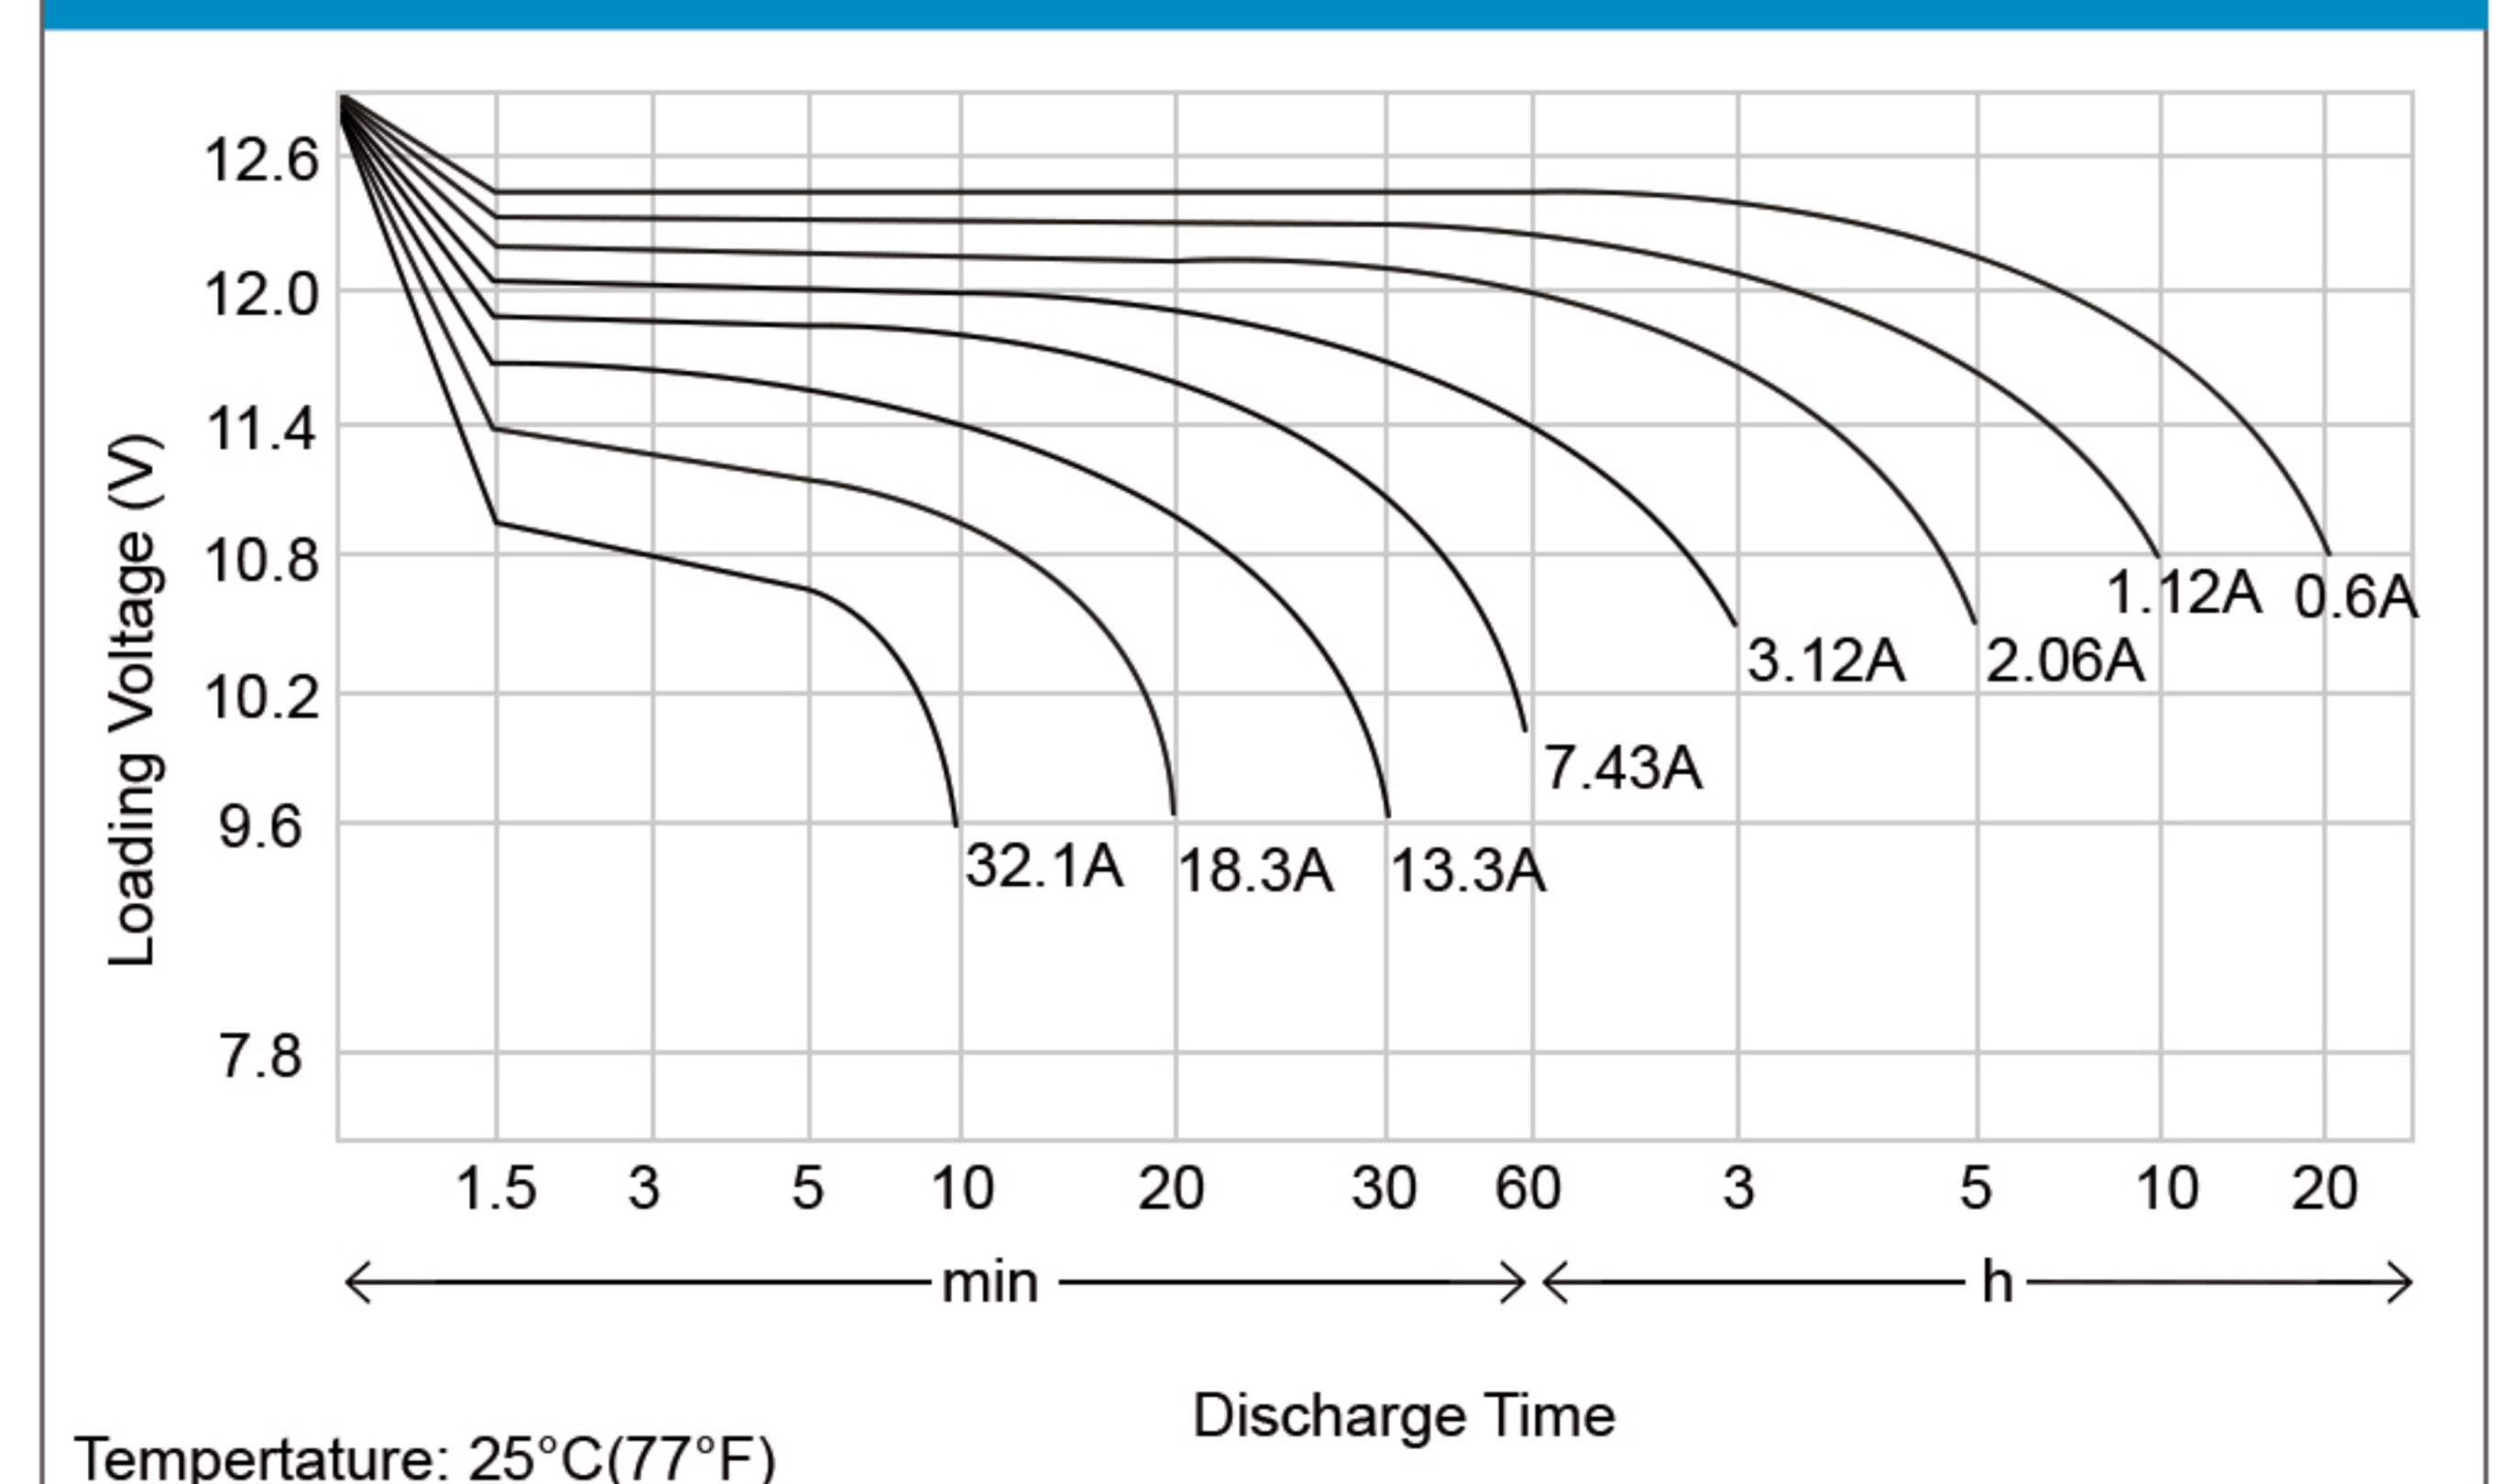

Discharge Characteristics

Constant current (Amp) and constant power (Watt) Discharge Table

Discharge Time (min) / Final Voltage/cell	10	15	20	30	45	60	120	180	240	300	360	480	600	1200
Constant Current / Constant Power/Cell	1.60	1.60	1.60	1.60	1.60	1.67	1.70	1.75	1.75	1.75	1.75	1.80	1.80	1.80
Current (Amp)	32.1	23.2	18.3	13.3	9.42	7.43	4.25	3.12	2.48	2.06	1.76	1.37	1.12	0.60
Power (Watt)	54.3	40.5	32.8	24.2	17.4	14.1	8.13	6.04	4.82	4.02	3.45	2.69	2.21	1.19