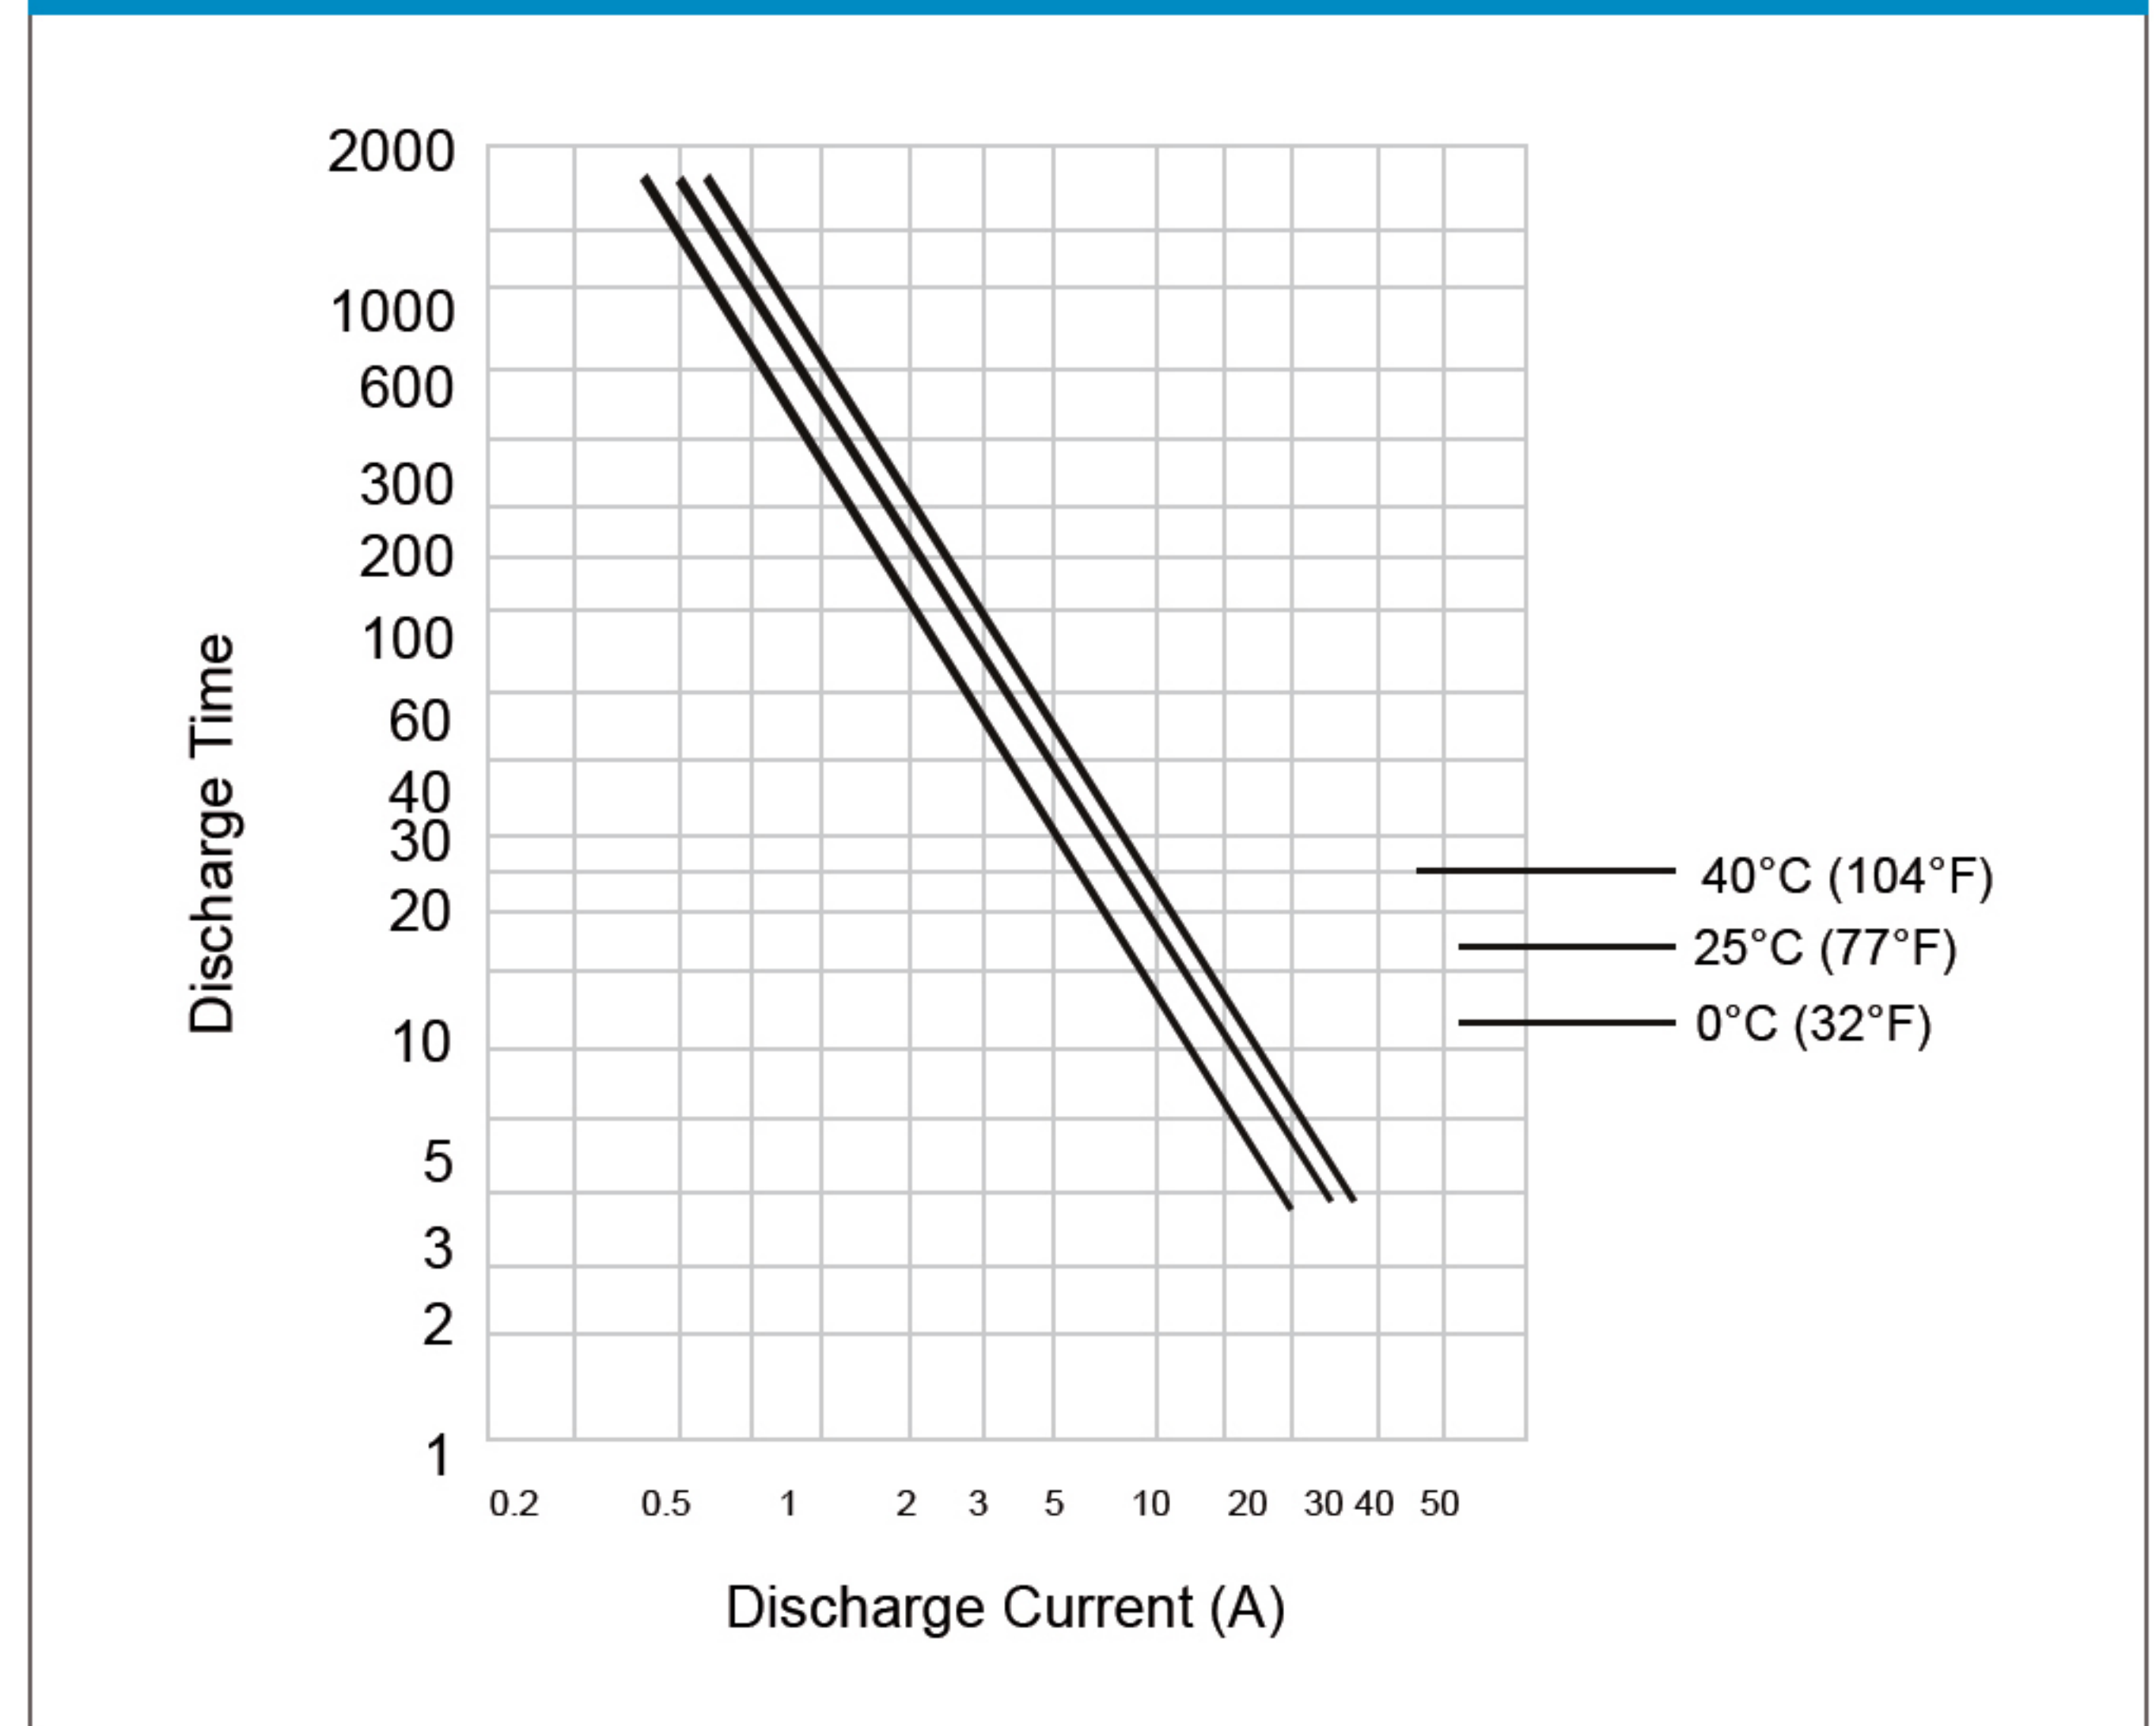

## Dimensions (mm)

## Battery Specification

Nominal Voltage		12V
Nominal Capacity (20hr)		12AH
Dimension	Length	151 ± 1mm
	Width	98 ± 1mm
	Container Height	95 ± 1mm
	Total Height	101 ± 1mm
Approx Weight		3.8kg
Standard Terminal		T2/T1